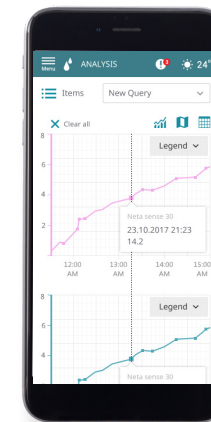

# NetBeat™

The first irrigation system with a brain

Monitor

Control

Analyze

## Monitor, Analyze, Control.

One easy-to-use dashboard with all the data you need in a smart and simple interface

Monitor field sensors and have them alert you according to thresholds