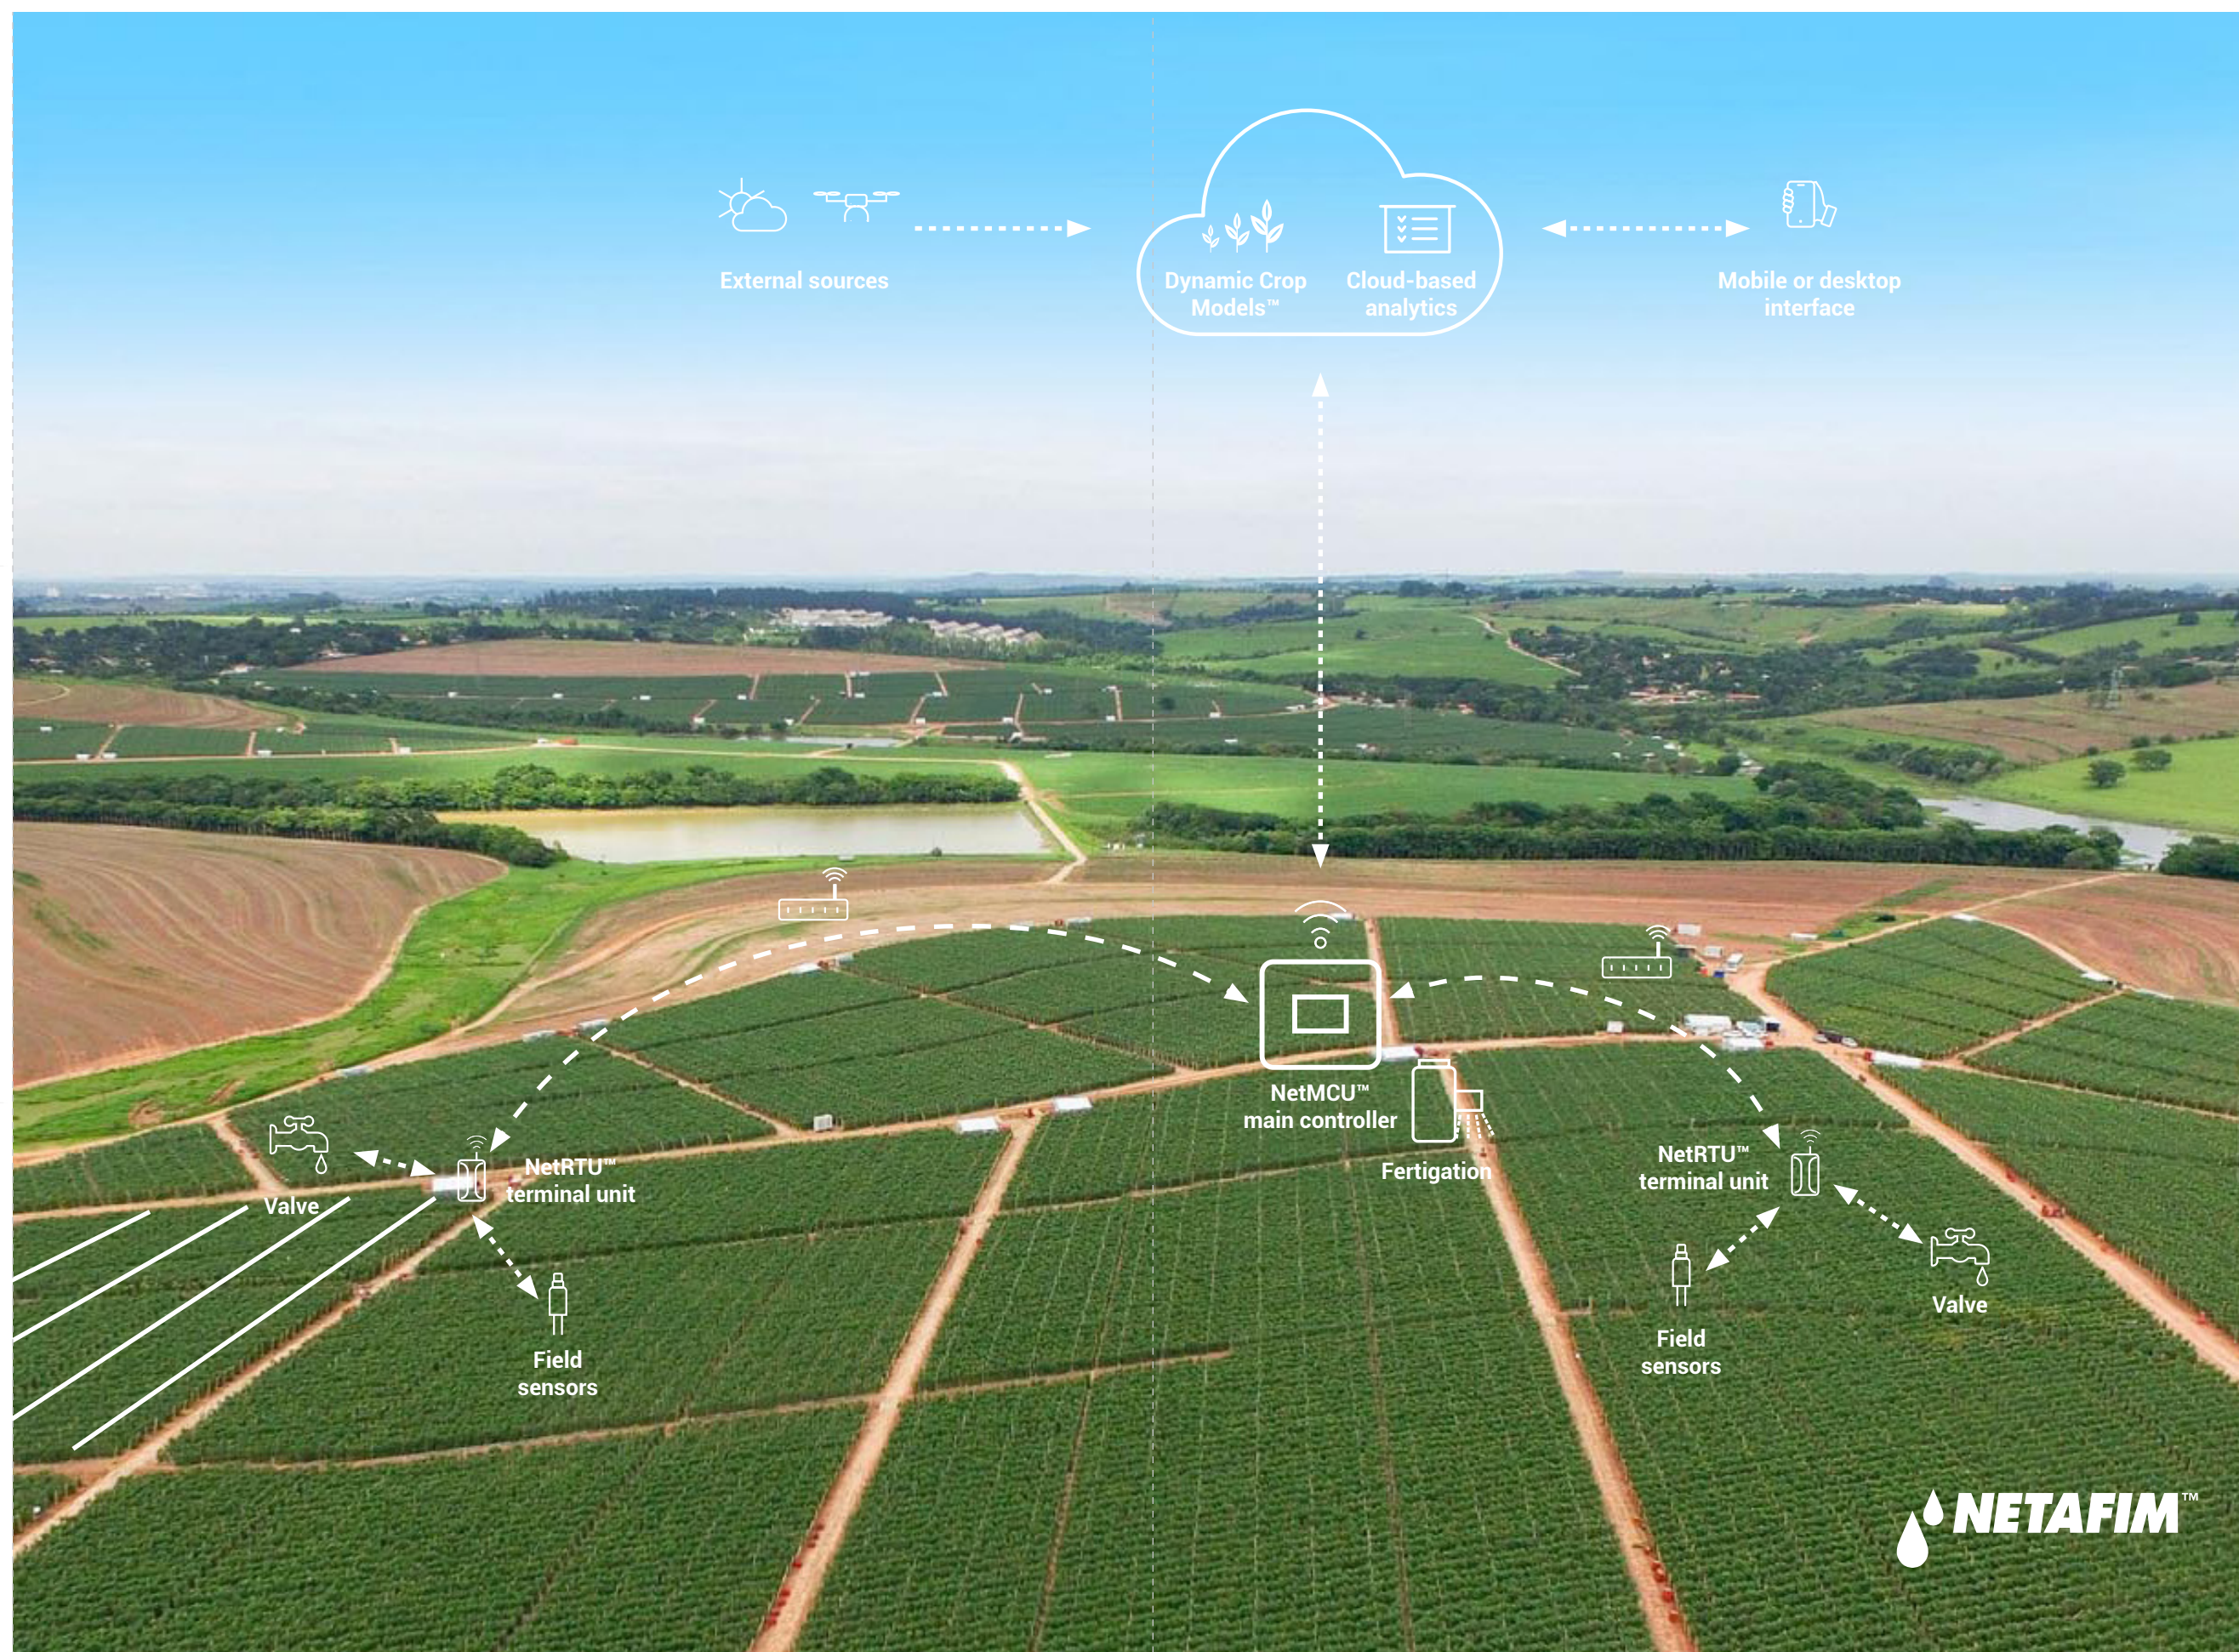

NetMCU™ Powered by NetBeat™

NetBeat's Main Control Unit manages all field activities and is packed with multiple features that give farmers full command of their field.

- Fits all farm sizes and complexities
- Over-the-air updates and maintenance
- Wi-Fi, Bluetooth, Cellular, LoRa radio
- Controls multiple main-lines
- Military grade hardware

Control

NetRTU™ Powered by NetBeat™

With easy installation, slick design and powerful connectivity, NetBeat's Remote Terminal Unit Transmits field data and activates system components.

- Open unit for any input (sensors) or any output (valves, pumps, dosing)
- Up to 3 years activation on one battery
- Up to 10 km range

Control

Dosing Systems for Open Fields and Orchards

Control