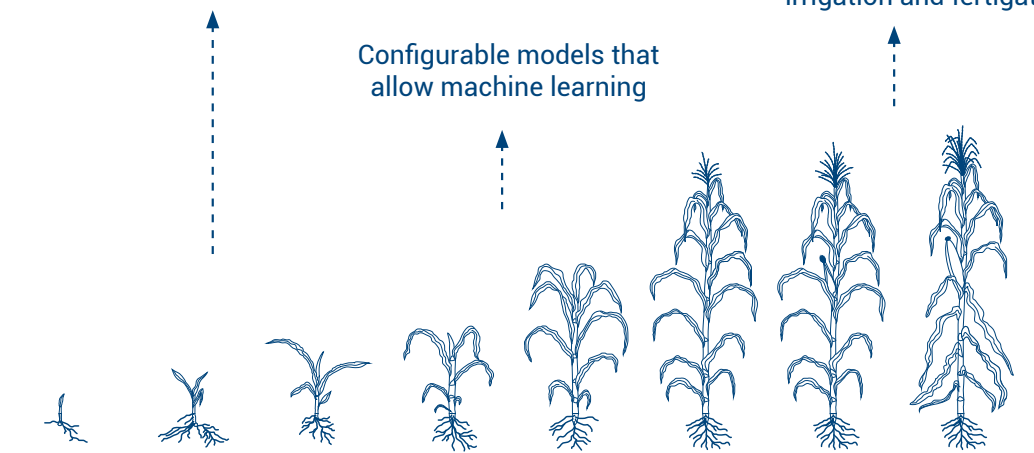

## NetBeat™ Cloud Software

NetBeat™ cloud software is hosted on Amazon Web Services (AWS) giving farmers not only the power to manage their activities from their smartphone but also unprecedented access to a super computing brain with multiple benefits.

### NetBeat™ Dynamic Crop Models

NetBeat™ crop-driven decision support system is a game-changing innovation that transforms the way growers are managing their irrigation plans. Based on 50 years of agricultural and hydraulic knowledge, NetBeat™ Dynamic Crop Models optimize farmers' strategy allowing them to increase yields while reducing inputs.

Follows the crop stage according to climate data, sensors, and farmer inputs

Gives clear recommendations for irrigation and fertigation

Analyze