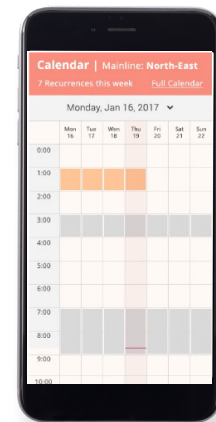

## From the palm of your hand

Build and manage irrigation and fertigation programs easily – just like using an Outlook calendar

Get a farm map overview that can be used to monitor and activate the system

# 5 Reasons

Why NetBeat™ is the Biggest Innovation in Irrigation since the Invention of Drip

- 1 All in One**  
closed-loop platform managed from your smartphone
- 2 Strong Brain Power**  
Dynamic crop models based on 50 years of experience and advanced analytics
- 3 Cloud Technology**  
Allows third party data integration, and remote access, support and updates
- 4 Simple and Intuitive**  
User friendly and customer-centric interface, at the palm of your hands from any device
- 5 Smart Irrigation for all**  
From advanced corporate farms to smallholders