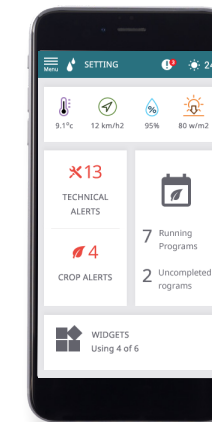

# NetBeat™

The first irrigation system with a brain

Monitor

Control

Analyze

## Monitor, Analyze, Control.

One easy-to-use dashboard with all the data you need in a smart and simple interface

Monitor field sensors and have them alert you according to thresholds

## NetMCU™ Powered by NetBeat™

NetBeat's Main Control Unit manages all field activities and is packed with multiple features that give farmers full command of their field.

- Fits all farm sizes and complexities
- Over-the-air updates and maintenance
- Wi-Fi, Bluetooth, Cellular, LoRa radio
- Controls multiple main-lines
- Military grade hardware