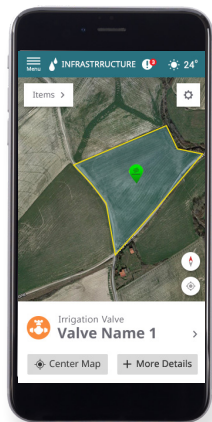

## From the palm of your hand

Build and manage irrigation and fertigation programs easily – just like using an Outlook calendar

Get a farm map overview that can be used to monitor and activate the system

# 5 Reasons

Why NetBeat™ is the Biggest Innovation in Irrigation since the Invention of Drip

- 1 All in One**  
closed-loop platform managed from your smartphone
- 2 Strong Brain Power**  
Dynamic crop models based on 50 years of experience and advanced analytics
- 3 Cloud Technology**  
Allows third party data integration, and remote access, support and updates
- 4 Simple and Intuitive**  
User friendly and customer-centric interface, at the palm of your hands from any device
- 5 Smart Irrigation for all**  
From advanced corporate farms to smallholders

# NetBeat™

The first irrigation system with a brain

Monitor

Control

Analyze

## Monitor, Analyze, Control.

One easy-to-use dashboard with all the data you need in a smart and simple interface

Monitor field sensors and have them alert you according to thresholds